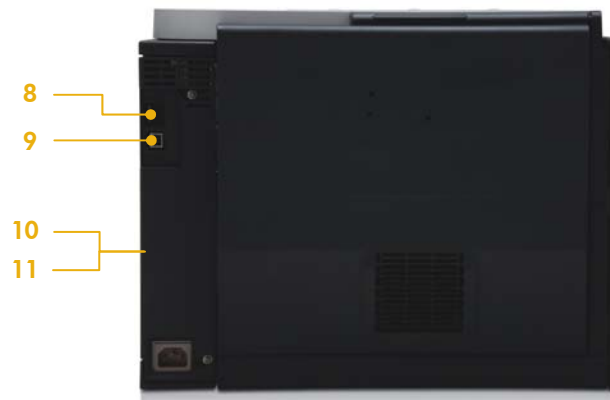

Rear view

Series at a glance

	CP2025n	CP2025dn	CP2025x
Part number	CB494A	CB495A	CB496A
50-sheet multipurpose tray 1 and 250-sheet input tray 2	✓	✓	✓
250-sheet tray 3	Optional	Optional	✓
Ethernet/Fast Ethernet networking	Built-in	Built-in	Built-in
Two-sided printing	Manual	Automatic	Automatic